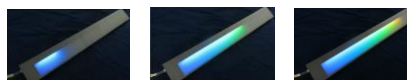

Ambient lighting is being used more cases in conjunction with alert expressions linked to ADAS or entertainment use for making drive more comfortable.

アプリケーション Application

- **ライン照明** : シンプルな構成でシーケンシャルな表現を実現
Line Lighting : Sequential light by a simple configuration

- **音楽連動照明** : 音圧信号に連動した表現で没入感を演出
Music linked lighting : Light expressions linked to sound signals

bass ← → treble

優位性・データ Advantages & data

用途に最適な製品展開 Optimal products lineup for each application

● 夜間雰囲気照明

Nighttime ambient lighting

暗

● 機能照明 : 自動運転中・ワーニング表示

Functional lighting : autonomous driving , warning indication

明
直下型
小型

Product	CRGB1318FSE			CRGB1314ASE			ARGB131MLS		
Size(mm)	4.5x1.15, t=1.35			3.0x2.8, t=0.6			2.1x2.1, t=1.0		
Forward current (mA)	24	20	14	22	23	14	20	20	20
Luminous intensity(mcd)	800	1800	210	820	2080	300	800	1800	270
Wavelength(nm)	620	524	470	622	532	469	623	527	455

製品仕様 Product Specifications

Schedule
A sample : Available
C sample: 2024/3
MP:2025/3

Products Name	ARGB130NLS		
Features	High intensity & current		
Size(mm)	3.2x3.0, t=0.6		
Intensity angle (Deg.)	120		
Forward Current Condition (mA)	60	60	60
Luminous Flux (lm) Typ.	11	24.5	5
Luminous Intensity (mcd) Typ.	3,400	7,900	1,680
Dominant Wavelength (nm) Typ.	625	525	465
Number of Terminals	6pcs		